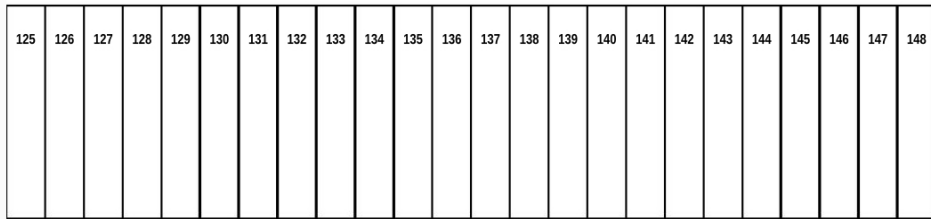

RV PARKING

Pulling in driveway these are on the right, closest to the stall barn

Pulling in driveway these are on

the left, closer to the road

NW OF THE OUTDOOR ARENA

Between the outdoor arena and our horse pasture along the fence

Fir Road

The Stalls and RV are all in a row, they do not split, Stalls 124/125 are together and RV 108/109 are together