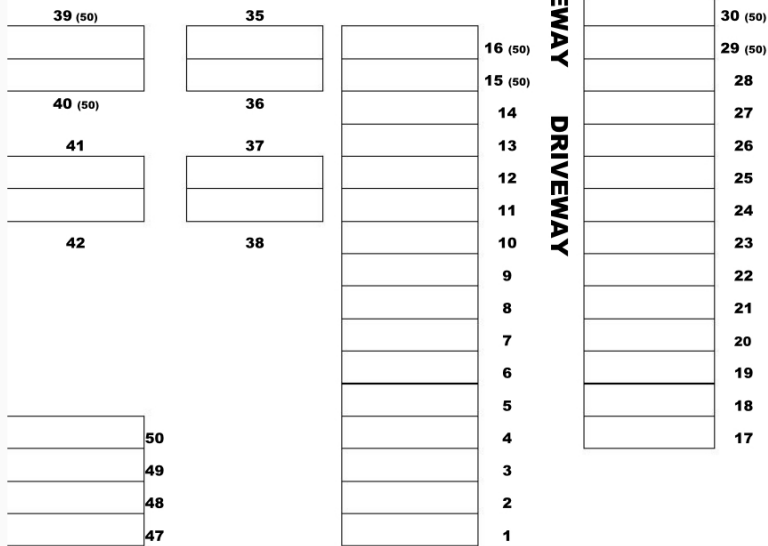

RV PARKING

Pulling in driveway these are on the right, closest to the stall barn

Pulling in driveway these are on

the left, closer to the road

NW OF THE OUTDOOR ARENA

Between the outdoor arena and our horse pasture along the fence

Fir Road

The Stalls and RV are all in a row, they do not split, Stalls 124/125 are together and RV 108/109 are together